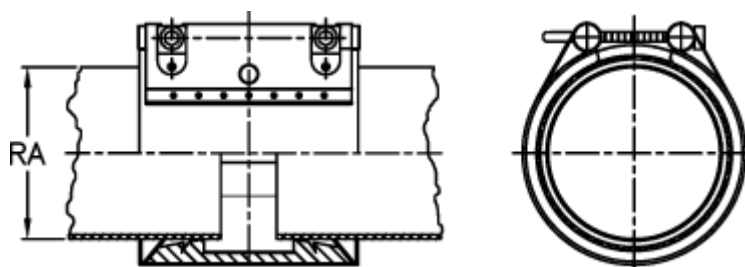

Data Sheet

Article number: 025778300193

Description: Norma Connect pipe coupling
GRIP W5 Ø=193,0 EPDM, 16 bar

Measures

Note = Kontakt os for yderligere informationer.

RA = 193